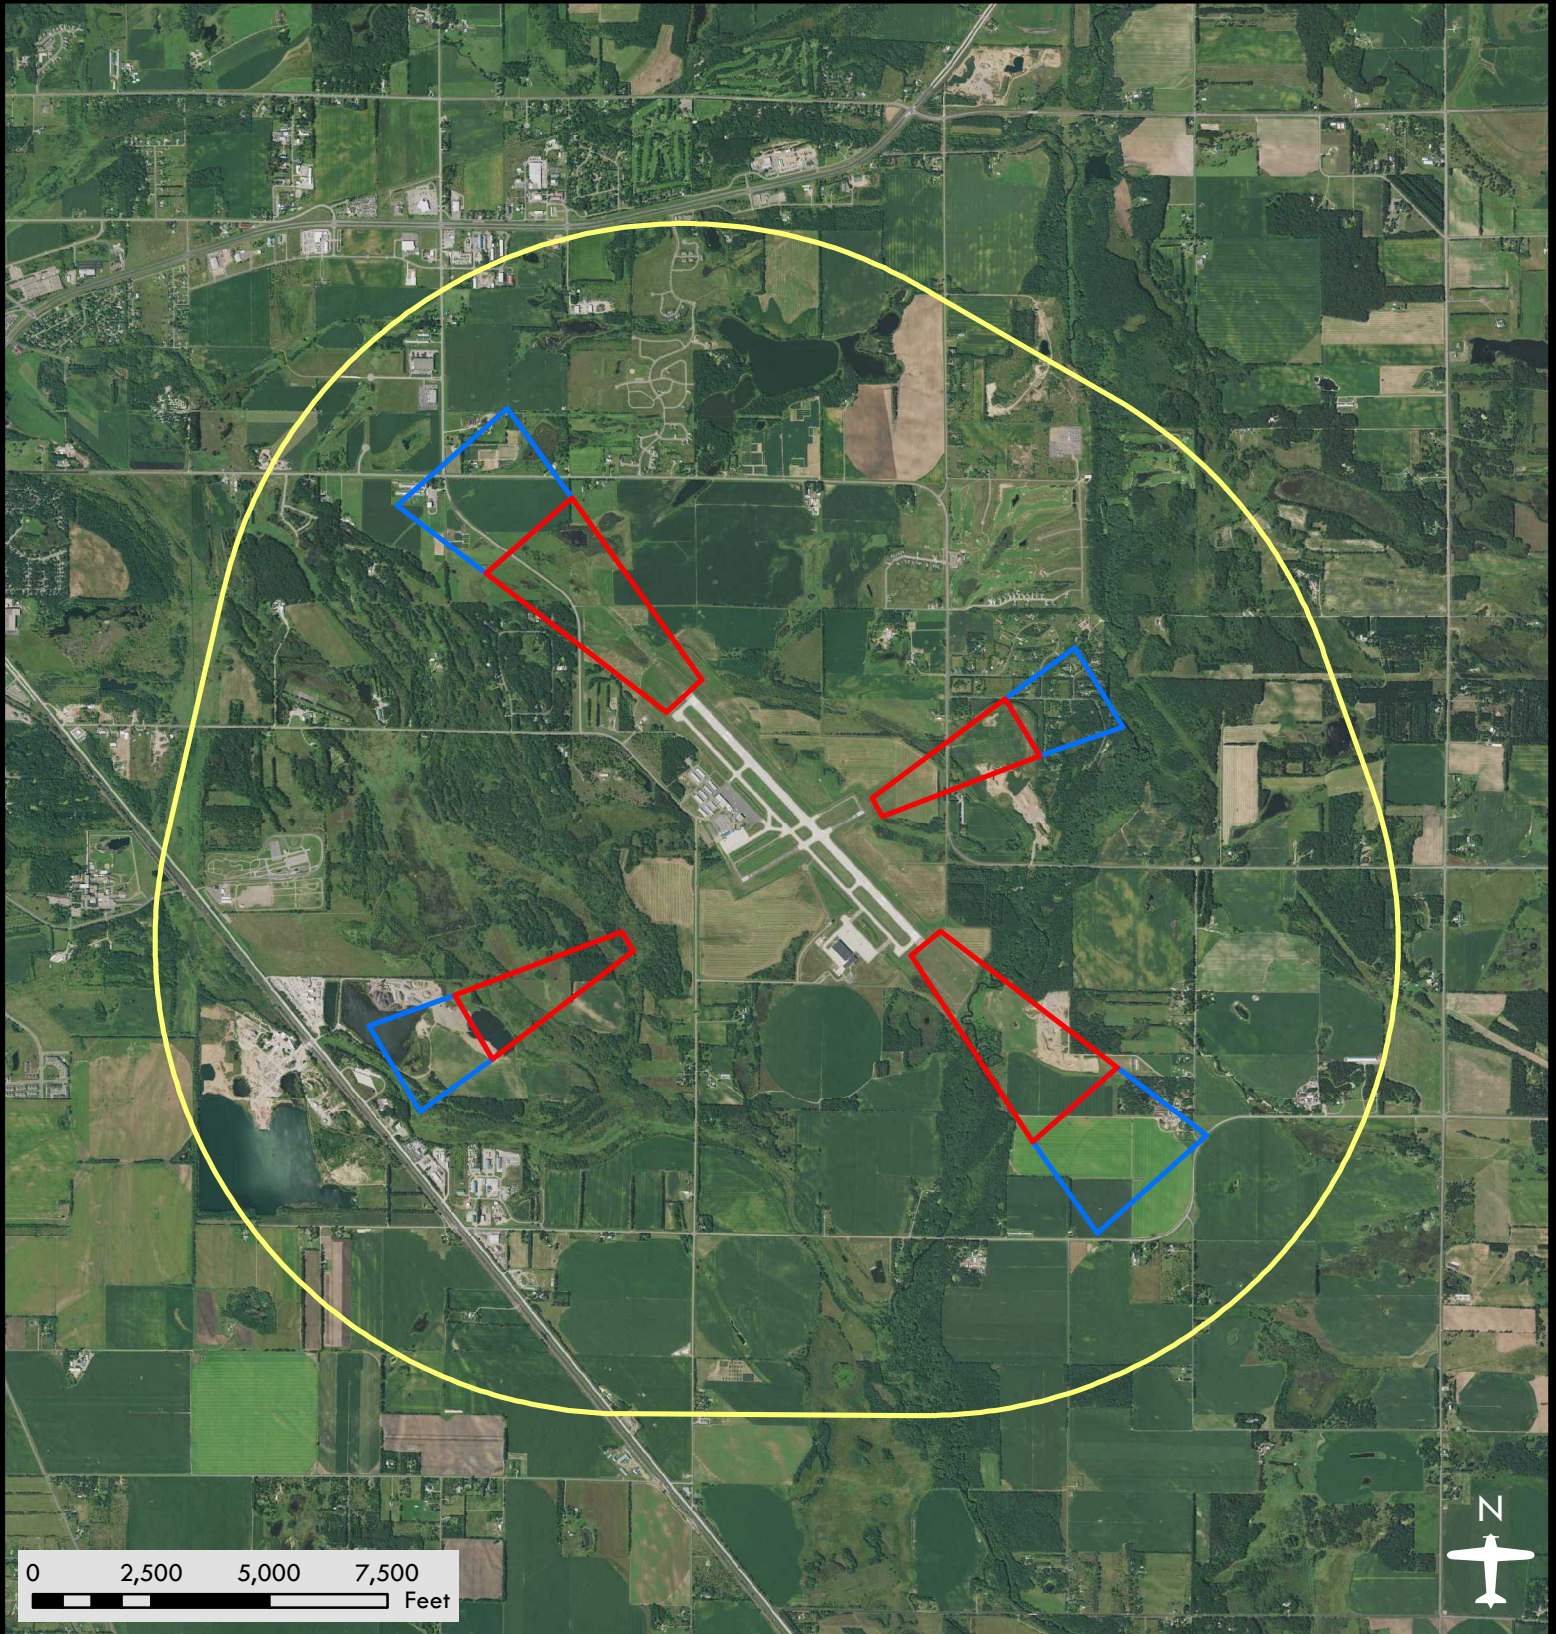

St. Cloud Regional Airport

Airport Safety Zones

Date: 08/08/2018

Legend

-  Zone A
-  Zone B
-  Zone C

DISCLAIMER: This is not an official zoning map. To view the official map and ordinance for this airport, please visit the Airport Zoning Information Warehouse at <https://www.dot.state.mn.us/aero/planning/zoning-warehouse.html>. The State of Minnesota makes no representations or warranties expressed or implied, with respect to the reuse of the data provided herewith regardless of its format or the means of its transmission. There is no guarantee or representation to the user as to the accuracy, currency, suitability, or reliability of this data for any purpose. The user accepts the data "as is." The State of Minnesota assumes no responsibility for loss or damage incurred as a result of any user's reliance on this data. All maps and other material provided herein are protected by copyright. Permission is granted to copy and use the materials herein.